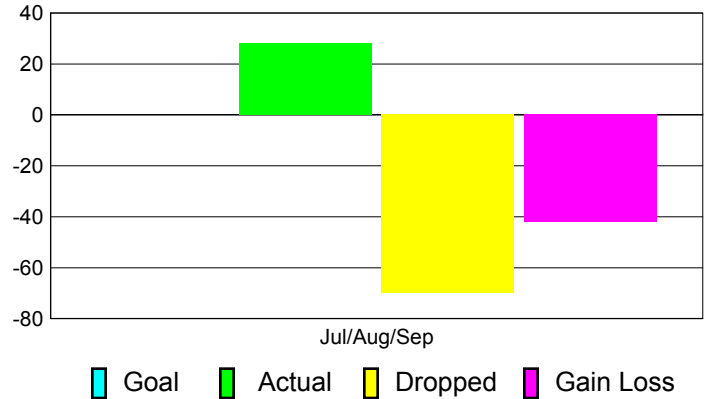

### YTD Status Quo Clubs 2012-2013

Status Quo Clubs Compared to Status Quo Members

## MEMBERSHIP

**Membership Results**  
2012-2013

**Membership**  
2011-2012

Month	Net Memb Goal	Actual New Memb	Actual Dropped Memb	Gain/Loss of Memb	Gain/Loss of Memb
Jul/Aug/Sep		28	-70	-42	-29
<b>Totals</b>		<b>28</b>	<b>-70</b>	<b>-42</b>	<b>-29</b>

### Membership Results 2012-2013

Goal, New, Dropped, Gain/Loss

### Comparison of Membership Gain/Loss

Current Year Compared to the Previous Year