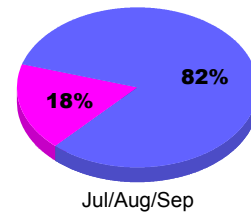

Gender Comparison 2012-2013